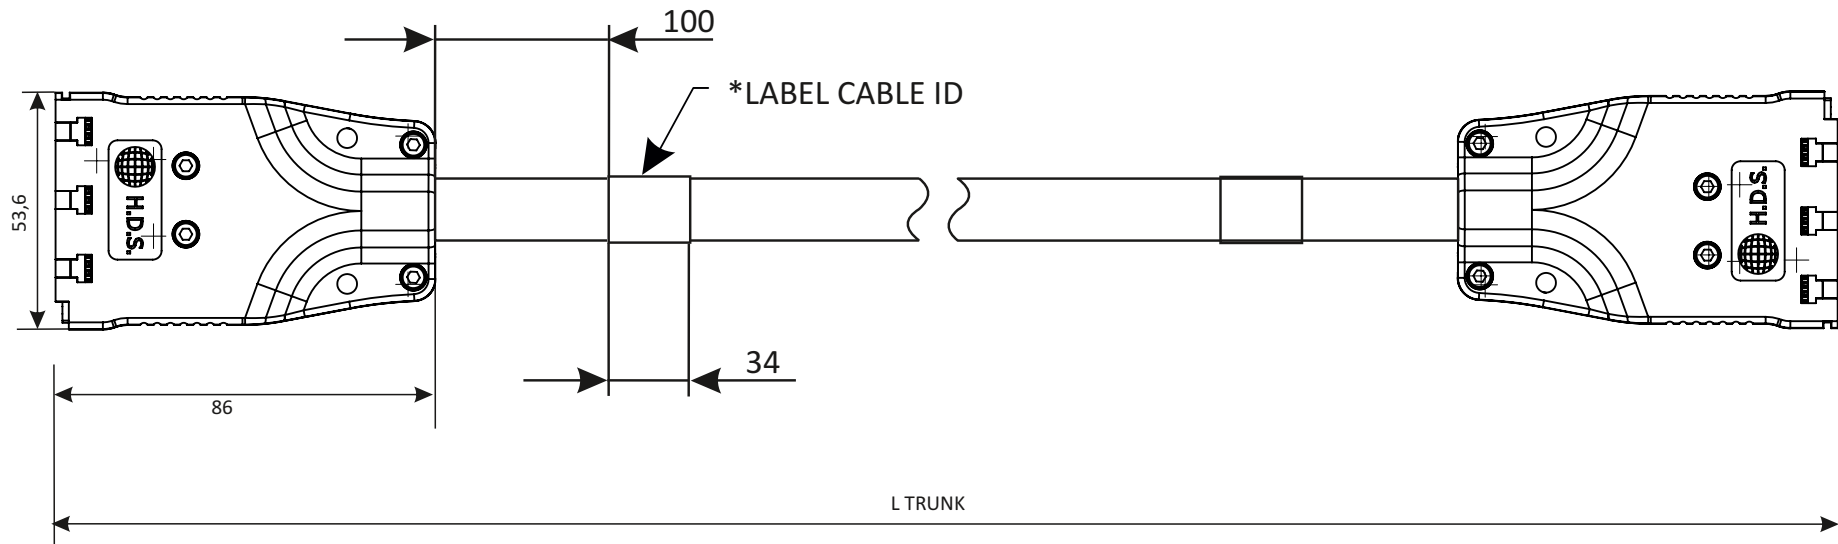

LENGTH TOLERANCE	
< 5,01 m	± 10 cm
5,01-90 m	± 2 %

Housing material: zinc die-cast
Isolation material: polycarbonate (colour: aqua)
Contact material: CuSn6
Electrical properties: PoE+ DIN EN 60512-99-002 (GHMT approved)
 Class EA Link ISO/IEC 11801 (GHMT approved)
LED Colour: red
Cable colour: aqua

CABLE 6X (4x2xAWG26/1) SHIELDED FR-LSZH

GROUP	LINK ID
1	1
2	2
3	3
4	6
5	5
6	4

drawn	16.08.2018	L. Plödereder
appr.	16.08.2018	M. Jungbeck
Titel: CTCC COPPER TRUNK COMPACT CABLE H.D.S. AWG26/1		
Article number: ZN-CU181440		
rev. Index	revision code	date
A	Neuerstellung	16.08.18
		LP
		name

Dimensions: mm

Original: DIN A4

Sheet 1 of 1