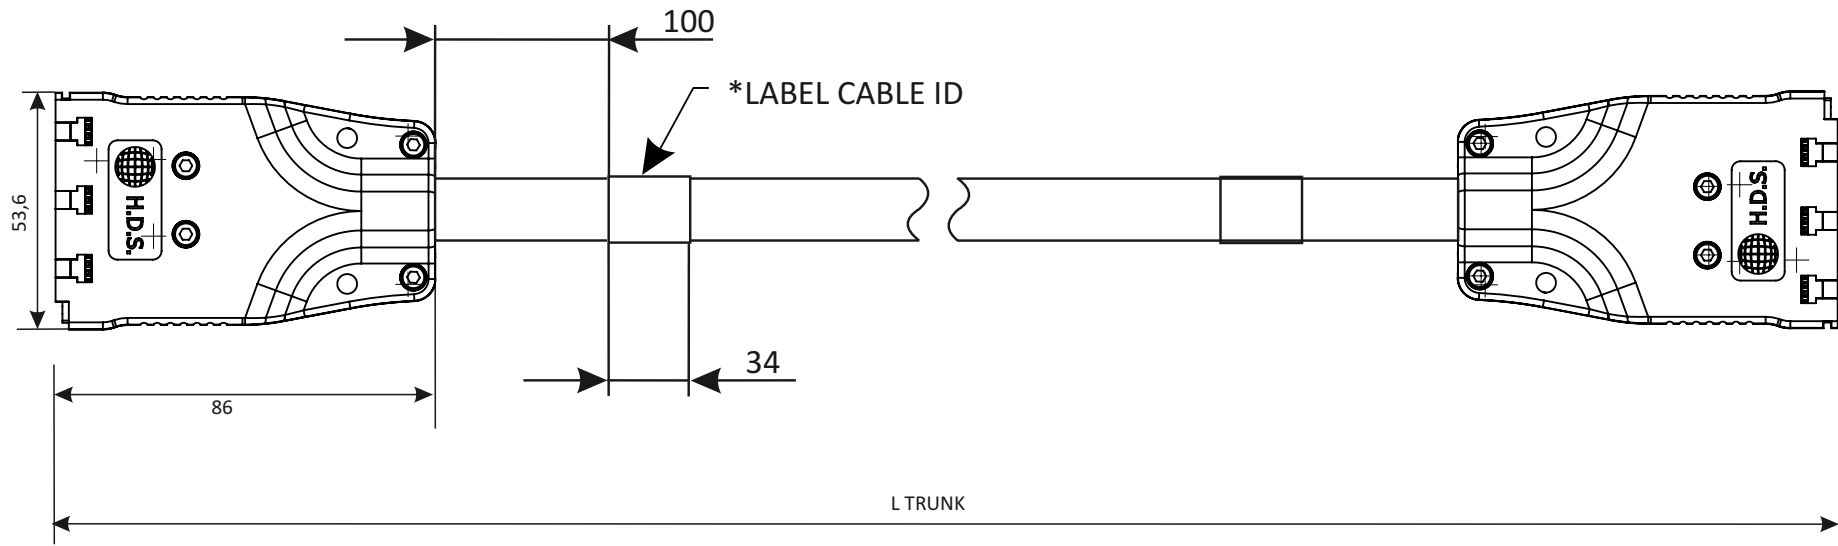

LENGTH TOLERANCE	
< 5,01 m	± 10 cm
5,01-90 m	± 2 %

Housing material: zinc die-cast
Isolation material: polycarbonate (colour: aqua)
Contact material: CuSn6
Electrical properties: PoE+ DIN EN 60512-99-002 (GHMT approved)
 Class EA Link ISO/IEC 11801 (GHMT approved)
LED Colour: red
Cable colour: aqua

CABLE 6X (4x2xAWG23/1) SHIELDED FR-LSZH, B2ca

GROUP	LINK ID
1	1
2	2
3	3
4	6
5	5
6	4

drawn	16.08.2018	L. Plödereder
appr.	16.08.2018	M. Jungbeck
Titel:		
CTCC COPPER TRUNK COMPACT CABLE		
H.D.S. AWG23/1 B2ca		
Article number:		
ZN-CU181441		

Dimensions: mm

Original: DIN A4

Sheet 1 of 1